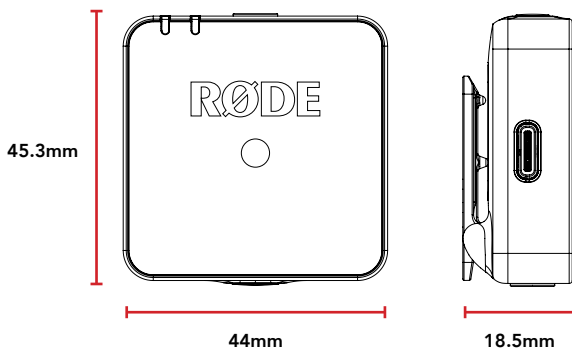

## MECHANICAL SPECIFICATIONS

Weight (grams):	TX: 31	
	RX: 31	
Dimensions (millimetres):	TX	RX
	Length: 44	Length: 44
	Width: 45.3	Width: 46.4
	Height: 18.5	Height: 18.5
Compatible RØDE Accessories:	MagClip GO, Interview GO, DC-1, SC2, SC7, SC11, SC18, COLORS 3	
	1 x SC2	
Included Accessories:	1 x USB-C Cable	
	2 x Fur Windshield	
	1 x Pouch	

## DIMENSIONS