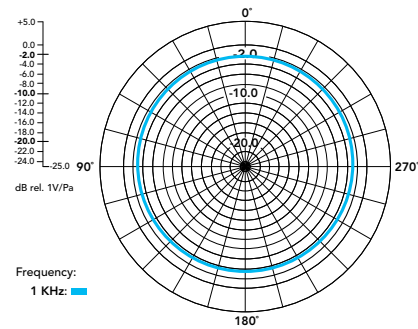

POLAR PATTERN