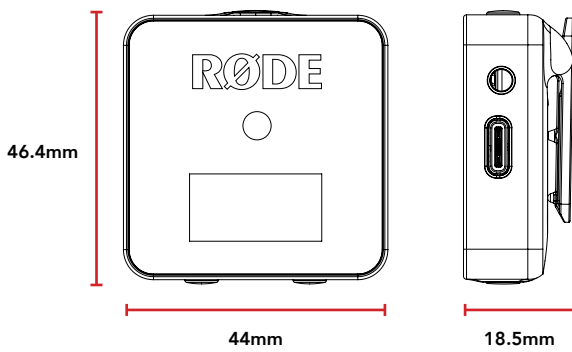

## MECHANICAL SPECIFICATIONS

Weight (grams):	TX: 31	
	RX: 31	
Dimensions (millimetres):	TX	RX
	Length: 44	Length: 44
	Width: 45.3	Width: 46.4
	Height: 18.5	Height: 18.5
Compatible RØDE Accessories:	MagClip GO, Interview GO, DC-1, SC2, SC7, SC11, SC18, COLORS 3	
	1 x SC2	
Included Accessories:	1 x USB-C Cable	
	2 x Fur Windshield	
	1 x Pouch	

## DIMENSIONS